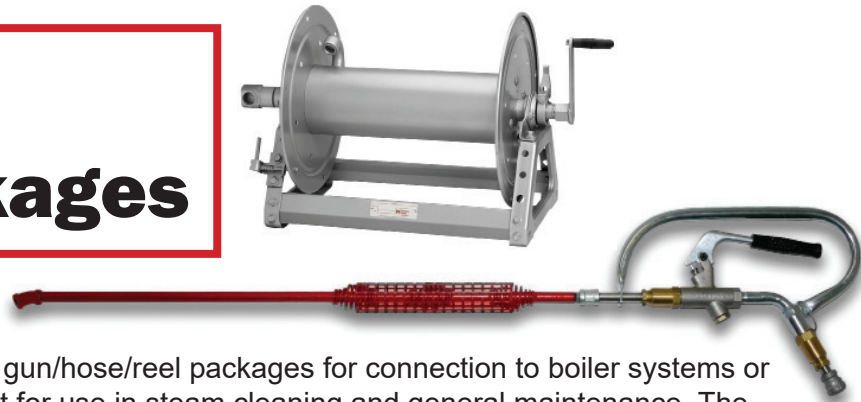

Sioux Steam Gun, Hose, & Reel Packages

Sioux Corporation is excited to offer high quality gun/hose/reel packages for connection to boiler systems or in-plant steam lines. These packages are excellent for use in steam cleaning and general maintenance. The hose reels are hand-crank reels that are durable, compact and designed for long lengths of hose. The reel includes a cam-lock drag brake and spring actuated pin lock to lock the reel in place.

The Walters SteamGuns™ manufactured by Sioux Corporation, are the most durable, long-lasting steam guns available today. The guns can handle steam up to 450°F and withstand some of the most severe conditions. These heavy-duty steam guns have a stainless steel valve body that resists chemicals. The barrel is made from schedule 40 pipe to endure rough handling. Combine these industrial strength components with high quality, steam hose rated up to 250 PSI, and you get a REEL package that will last, save time, reduce trip hazards, and protect the hose when not in use. A package includes a hose reel, steam hose, gun and barrel, and nozzle.

Hose Reel Part #	Description
AC00915	Hose Reel 1000 PSI 400°F Hand Crank, Capacity 100' of 3/4" ID Hose (1/9/32" OD), 1" Inlet 90° SS Swivel Joint, 3/4 NPT Outlet

Steam Hose Part # (choose 1)	Description
AC00862	Hose 1/2" x 50' steam 450°F @ 250 PSI, crimped on male NPT ends
AC00863	Hose 1/2" x 100' steam 450°F @ 250 PSI, crimped on male NPT ends
AC00867	Hose 3/4" x 50' steam 450°F @ 250 PSI, crimped on male NPT ends