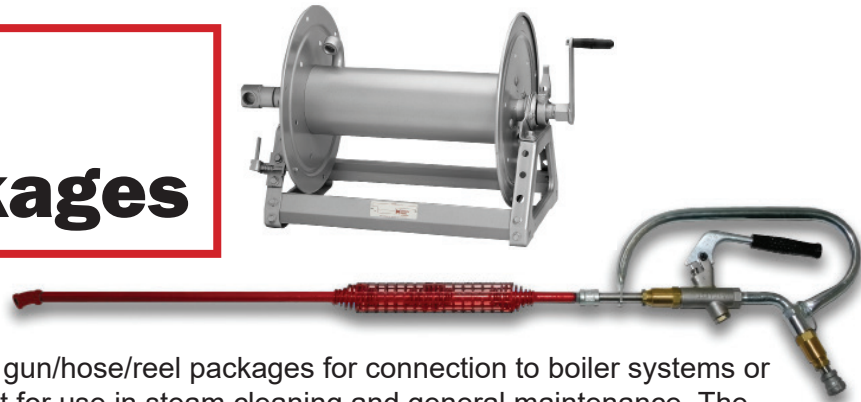

Sioux Steam Gun, Hose, & Reel Packages

Sioux Corporation is excited to offer high quality gun/hose/reel packages for connection to boiler systems or in-plant steam lines. These packages are excellent for use in steam cleaning and general maintenance. The hose reels are hand-crank reels that are durable, compact and designed for long lengths of hose. The reel includes a cam-lock drag brake and spring actuated pin lock to lock the reel in place.

The Walters SteamGuns™ manufactured by Sioux Corporation, are the most durable, long-lasting steam guns available today. The guns can handle steam up to 450°F and withstand some of the most severe conditions. These heavy-duty steam guns have a stainless steel valve body that resists chemicals. The barrel is made from schedule 80 pipe to endure rough handling. Combine these industrial strength components with high quality, UL approved steam hose rated up to 250 PSI, and you get a REEL package that will last, save time, reduce trip hazards, and protect the hose when not in use. A package includes a hose reel, steam hose, gun and barrel, and nozzle.

Hose Reel Part #	Description
AC00915	Hose Reel 1000 PSI 400°F Hand Crank, Capacity 100' of 3/4" ID Hose (1/9/32" OD), 1" Inlet 90° SS Swivel Joint, 3/4 NPT Outlet

Steam Hose Part # (choose 1)	Description
AC00862	Hose 1/2" x 50' steam 450°F @ 250 PSI, crimped on male NPT ends
AC00863	Hose 1/2" x 100' steam 450°F @ 250 PSI, crimped on male NPT ends
AC00867	Hose 3/4" x 50' steam 450°F @ 250 PSI, crimped on male NPT ends